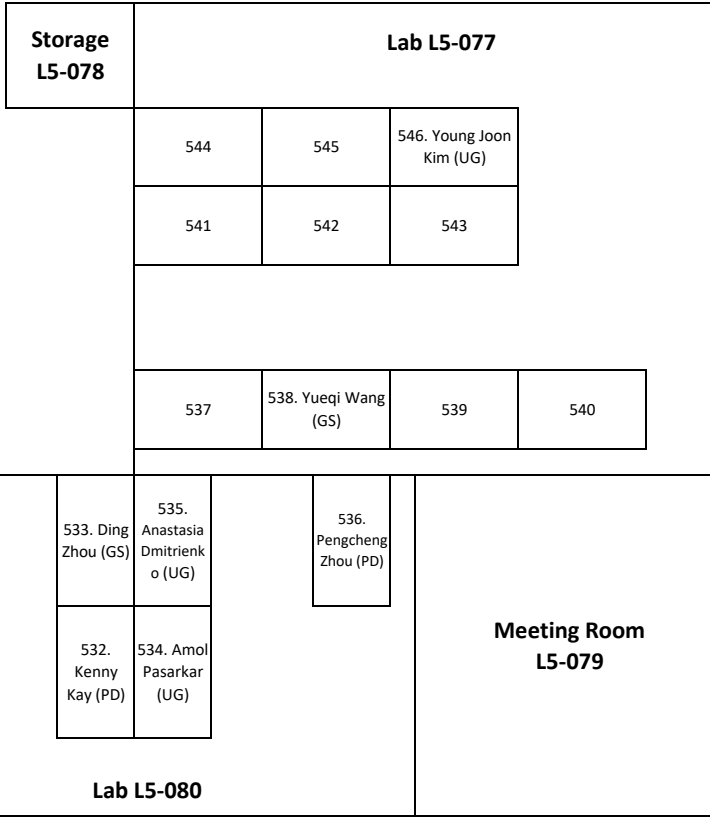

**CENTER FOR THEORETICAL
NEUROSCIENCE**

QUAD 5D

(This map is not true to scale)

Entrance

Interaction Space
L5-074

Open Lab L5-071

Open Lab L5-071

STAIRS

**CENTER FOR THEORETICAL
NEUROSCIENCE**

Quad 6D

This map is not true to scale)

Entrance

Interaction Space
L6-074

Open Lab L6-073

Entrance

Open Lab L6-073