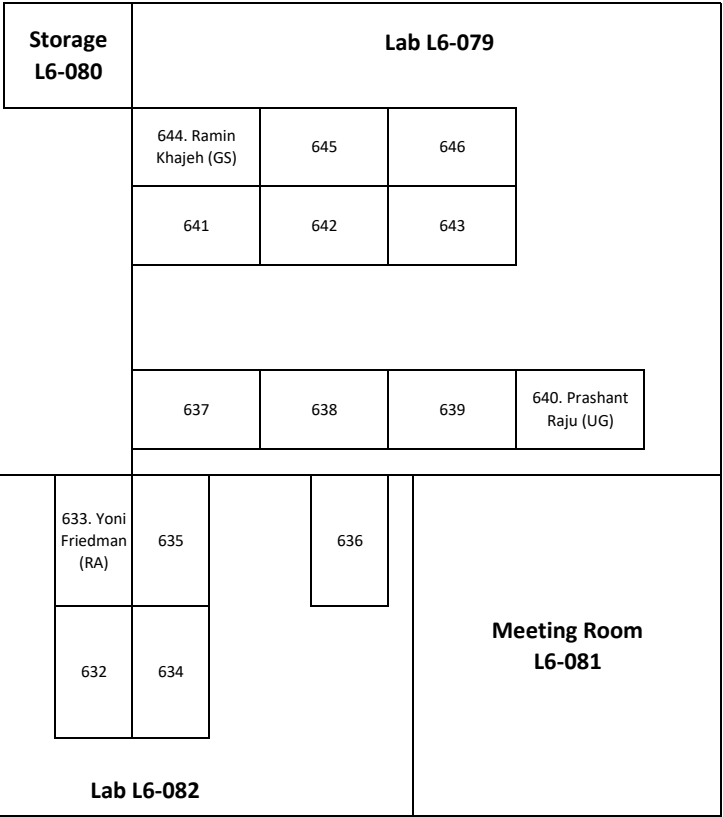

**CENTER FOR THEORETICAL
NEUROSCIENCE**

QUAD 5D

(This map is not true to scale)

Entrance

Interaction Space
L5-074

Open Lab L5-071

Open Lab L5-071

STAIRS

**CENTER FOR THEORETICAL
NEUROSCIENCE**

Quad 6D

This map is not true to scale)

Entrance

Interaction Space
L6-074

Open Lab L6-073

Entrance

Open Lab L6-073